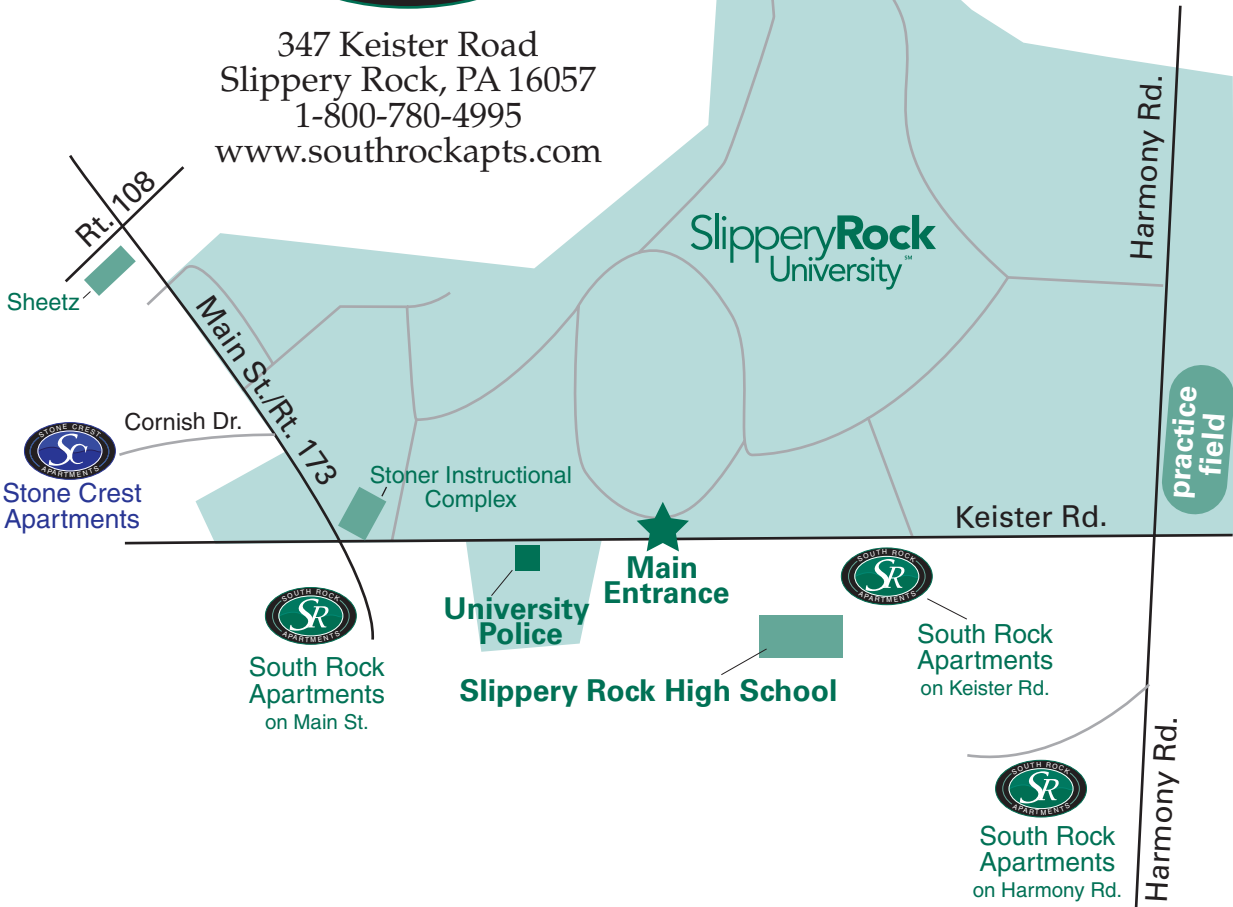

347 Keister Road
Slippery Rock, PA 16057
1-800-780-4995
www.southrockapts.com

FROM THE PITTSBURGH AREA:

Take I79 North to Exit 105 (old exit 30) (Slippery Rock). Turn left onto Route 108 East. Travel about 4 miles to first stop light. Turn right onto Route 173 South.

FROM EASTERN PA:

(I-80) Take I-80 West to Exit 29 (old exit 3) (Barkeyville), turn left onto Route 8 South. Travel about 10 miles, turn right onto Route 108 West. Travel about 4 miles, go through blinker light, turn left at first stop light onto Route 173 South.